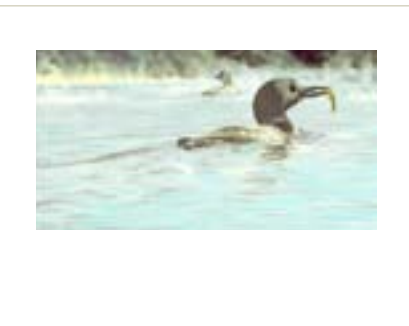

09-0029 Yellow Warbler

11-0107W Indigo Song

15-0220 Fall Bachelors

09-0030 American Goldfinch

13-0161 Bohemian Waxwing

13-0172 Working the Hummocks

08-0013W Red-Tail Hawk

Morning Mist 13-0167

13-0162 Cedar Waxwing

13-0159 Northern Cardinal

13-0158 Summer Bounty

Each Fine Art Giclée Print is individually approved, signed, and numbered by David Kiehm.

17"x22" Large-Format Giclée Prints

\$98

13-0178W Osprey