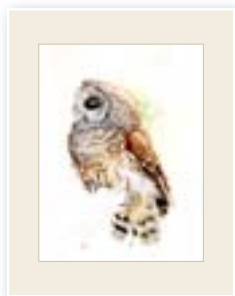

Thank you. Dave

\$48

8" x 10" Signature-Edition Giclée Prints

10-0061W Blue-winged Warbler

10-0062W Chestnut-sided Warbler

10-0085W The Roost

10-0073W Corn Crib

12-0121W Slow Jay

10-0077W Barn Owl

10-0080W Peregrine Falcon

10-0067W Barn Owl Watching

10-0059W Peregrine Falcon

Miniature 8" x 10" Giclée Matted Prints

These high quality 5"x7" miniature Giclée Prints. Matted in double archival 8"x10" ivory mats, these prints are ready to be framed and make the perfect gift.

\$48

11-3M Barred Owl Mini

11-4M Eagle Owl Mini

11-5M Harris Hawk Mini

11-6M Screech Owl Mini

11-2M Barn Owl Mini

11-1M Burrowing Owl Mini

12-12M Bald Eagle Mini