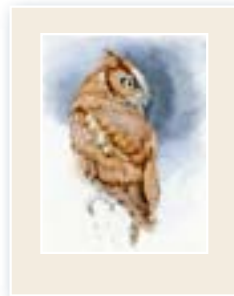

10-0077W Barn Owl

10-0080W Peregrine Falcon

10-0067W Barn Owl Watching

10-0059W Peregrine Falcon

Miniature 8" x 10" Giclée Matted Prints

These high quality 5"x7" miniature Giclée Prints. Matted in double archival 8"x10" ivory mats, these prints are ready to be framed and make the perfect gift.

\$48

11-3M Barred Owl Mini

11-4M Eagle Owl Mini

11-5M Harris Hawk Mini

11-6M Screech Owl Mini

11-2M Barn Owl Mini

11-1M Burrowing Owl Mini

12-12M Bald Eagle Mini

12-11M Red-tail Hawk Mini

12-10M Snowy Owl Mini

12-09M Screech Owl Mini

12-08M Barred Owl Mini

12-07M Great-horned Owl Mini

Archival Giclée Prints

\$68 The highest quality materials and printing standards are used to execute these limited edition giclee prints.