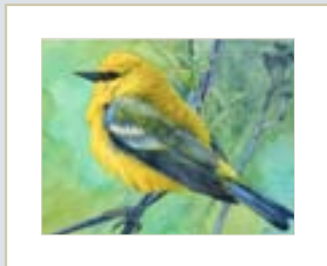

14-0192

First Fall -
Peregrine Falcon

Three's a Crowd

15-0218

Still Waters - Great Blue Heron

14-0195

Storm Damage -
Pileated Woodpecker

14-0202

Thank you. Dave

\$48

8" x 10" Signature-Edition Giclée Prints

10-0061W Blue-winged Warbler

10-0062W Chestnut-sided Warbler

10-0085W The Roost

10-0073W Corn Crib

12-0121W Slow Jay

10-0077W Barn Owl

10-0080W Peregrine Falcon

10-0067W Barn Owl Watching

10-0059W Peregrine Falcon

Miniature 8" x 10" Giclée Matted Prints

These high quality 5"x7" miniature Giclée Prints. Matted in double archival 8"x10" ivory mats, these prints are ready to be framed and make the perfect gift.