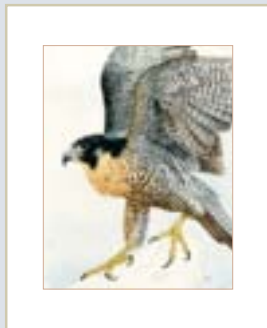

Thank you. Dave

\$48

8" x 10" Signature-Edition Giclée Prints

10-0061W Blue-winged Warbler

10-0062W Chestnut-sided Warbler

10-0085W The Roost

10-0073W Corn Crib

12-0121W Slow Jay

10-0077W Barn Owl

10-0080W Peregrine Falcon

10-0067W Barn Owl Watching

10-0059W Peregrine Falcon

Miniature 8" x 10" Giclée Matted Prints

These high quality 5"x7" miniature Giclée Prints. Matted in double archival 8"x10" ivory mats, these prints are ready to be framed and make the perfect gift.

\$48

11-3M Barred Owl Mini

11-4M Eagle Owl Mini

11-5M Harris Hawk Mini

11-6M Screech Owl Mini

11-2M Barn Owl Mini

11-1M Burrowing Owl Mini

12-12M Bald Eagle Mini