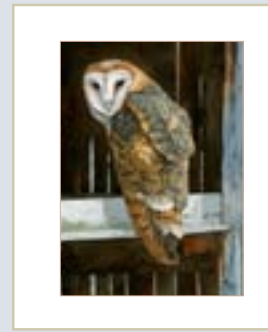

Thank you. Dave

\$48

8" x 10" Signature-Edition Giclée Prints

10-0061W Blue-winged Warbler

10-0062W Chestnut-sided Warbler

10-0085W The Roost

10-0073W Corn Crib

12-0121W Slow Jay

10-0077W Barn Owl

10-0080W Peregrine Falcon

10-0067W Barn Owl Watching

10-0059W Peregrine Falcon

Miniature 8" x 10" Giclée Matted Prints

These high quality 5"x7" miniature Giclée Prints. Matted in double archival 8"x10" ivory mats, these prints are ready to be framed and make the perfect gift.

\$48

11-3M Barred Owl Mini

11-4M Eagle Owl Mini

11-5M Harris Hawk Mini

11-6M Screech Owl Mini

11-2M Barn Owl Mini

11-1M Burrowing Owl Mini

12-12M Bald Eagle Mini