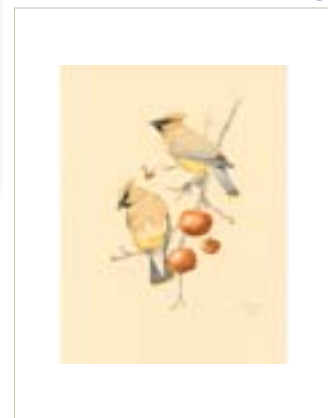

13-0160 Ruby-throated Hummingbird

11"x17" & 13"x19" GICLÉE PRINTS

\$88 HIGH-QUALITY ARCHIVAL
FINE ART PAPER
AND INKS

11-0112W

Ollie 08-0006W Barred Owl

08-0008W Great-Horned Owl

10-0068W "Who Said That?"

09-0024W Kestrel

09-0029 Yellow Warbler

11-0107W Indigo Song

15-0220 Fall Bachelors

09-0030 American Goldfinch

13-0161 Bohemian Waxwing

13-0172 Working the Hummocks

08-0013W Red-Tail Hawk

Morning Mist 13-0167

13-0162 Cedar Waxwing

13-0159 Northern Cardinal

13-0158 Summer Bounty

Each Fine Art Giclée Print is individually approved, signed, and numbered by David Kiehm.

17"x22" Large-Format Giclée Prints

\$98

13-0178W Osprey