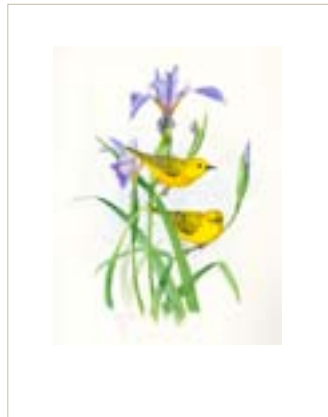

11-0106 Maple Perch

11-0120 September Apples 3

September Apples 11-0118

09-0014W Screech Owl

12-0122W Kestrel Study - Final Stretch

11-0119 September Apples 2

09-0036W Eastern Bluebird

09-0042 Hanging On

13-0160 Ruby-throated Hummingbird

11"x17" & 13"x19" GICLÉE PRINTS

\$88 HIGH-QUALITY ARCHIVAL
FINE ART PAPER
AND INKS

11-0112W

Ollie 08-0006W Barred Owl

08-0008W Great-Horned Owl

10-0068W "Who Said That?"

09-0024W Kestrel

09-0029 Yellow Warbler

11-0107W Indigo Song

15-0220 Fall Bachelors

09-0030 American Goldfinch

13-0161 Bohemian Waxwing

13-0172 Working the Hummocks

08-0013W Red-Tail Hawk

Morning Mist 13-0167