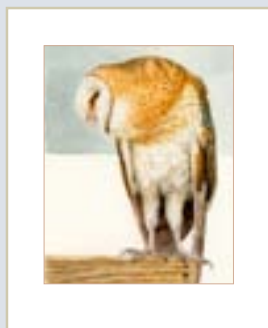

Thank you. Dave

\$48

8" x 10" Signature-Edition Giclée Prints

10-0061W Blue-winged Warbler

10-0062W Chestnut-sided Warbler

10-0085W The Roost

10-0073W Corn Crib

12-0121W Slow Jay

10-0077W Barn Owl

10-0080W Peregrine Falcon

10-0067W Barn Owl Watching

10-0059W Peregrine Falcon

Miniature 8" x 10" Giclée Matted Prints

These high quality 5"x7" miniature Giclée Prints. Matted in double archival 8"x10" ivory mats, these prints are ready to be framed and make the perfect gift.

\$48

11-3M Barred Owl Mini

11-4M Eagle Owl Mini

11-5M Harris Hawk Mini

11-6M Screech Owl Mini

11-2M Barn Owl Mini

11-1M Burrowing Owl Mini

12-12M Bald Eagle Mini