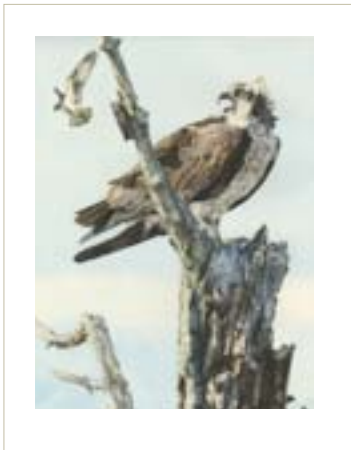

13-0162 Cedar Waxwing

13-0159 Northern Cardinal

13-0158 Summer Bounty

Each Fine Art Giclée Print is individually approved, signed, and numbered by David Kiehm.

17"x22" Large-Format Giclée Prints

\$98

13-0178W Osprey