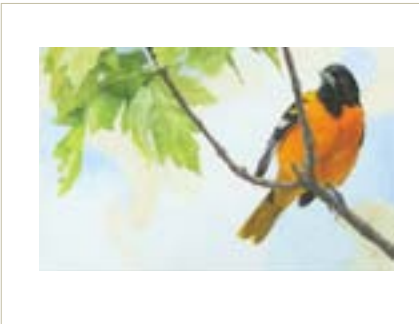

12-11M Red-tail Hawk Mini

12-10M Snowy Owl Mini

12-09M Screech Owl Mini

12-08M Barred Owl Mini

12-07M Great-horned Owl Mini

Archival Giclée Prints

\$68 The highest quality materials and printing standards are used to execute these limited edition giclee prints.

11x14"

14-0189 Silent Swan

12-0163 Late to Lunch

12-0140 Cool Shadows

13-0168 Bull Moose

10-0082W Waiting

09-0011W Common Yellowthroat

14-0193 Morning Snow

11-0106 Maple Perch

11-0120 September Apples 3

September Apples 11-0118

09-0014W Screech Owl

12-0122W Kestrel Study - Final Stretch

11-0119 September Apples 2

09-0036W Eastern Bluebird

09-0042 Hanging On