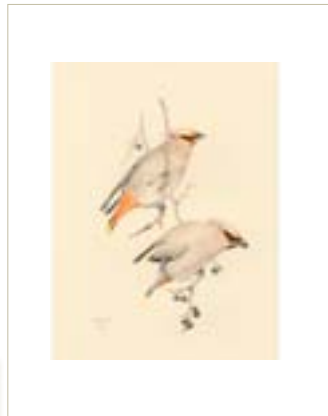

13-0160 Ruby-throated Hummingbird

11"x17" & 13"x19" GICLÉE PRINTS

\$88 HIGH-QUALITY ARCHIVAL
FINE ART PAPER
AND INKS

11-0112W

Ollie 08-0006W Barred Owl

08-0008W Great-Horned Owl

10-0068W "Who Said That?"

09-0024W Kestrel

09-0029 Yellow Warbler

11-0107W Indigo Song

15-0220 Fall Bachelors

09-0030 American Goldfinch

13-0161 Bohemian Waxwing

13-0172 Working the Hummocks

08-0013W Red-Tail Hawk

Morning Mist 13-0167

13-0162 Cedar Waxwing

13-0159 Northern Cardinal

13-0158 Summer Bounty

Each Fine Art Giclée Print is individually approved, signed, and numbered by David Kiehm.

17"x22" Large-Format Giclée Prints

\$98

13-0178W Osprey