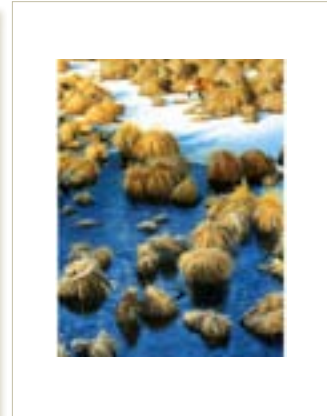

13-0160 Ruby-throated Hummingbird

11"x17" & 13"x19" GICLÉE PRINTS

\$88 HIGH-QUALITY ARCHIVAL
FINE ART PAPER
AND INKS

11-0112W

Ollie 08-0006W Barred Owl

08-0008W Great-Horned Owl

10-0068W "Who Said That?"

09-0024W Kestrel

09-0029 Yellow Warbler

11-0107W Indigo Song

15-0220 Fall Bachelors

09-0030 American Goldfinch

13-0161 Bohemian Waxwing

13-0172 Working the Hummocks

08-0013W Red-Tail Hawk

Morning Mist 13-0167

13-0162 Cedar Waxwing

13-0159 Northern Cardinal

13-0158 Summer Bounty

Each Fine Art Giclée Print is individually approved, signed, and numbered by David Kiehm.

17"x22" Large-Format Giclée Prints

\$98

13-0178W Osprey