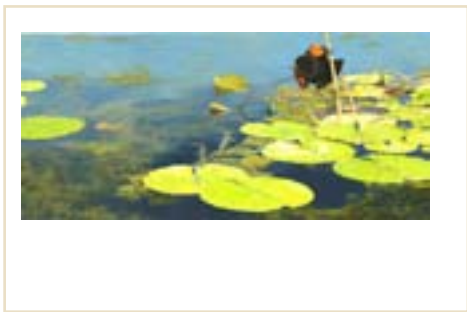

12-0164 Observation Post