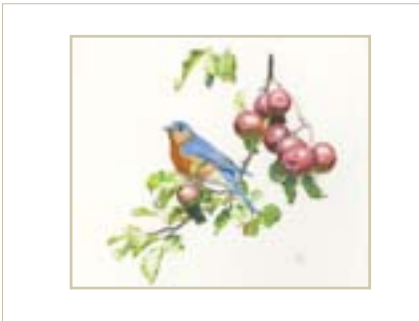

12-11M Red-tail Hawk Mini

12-10M Snowy Owl Mini

12-09M Screech Owl Mini

12-08M Barred Owl Mini

12-07M Great-horned Owl Mini

Archival Giclée Prints

\$68 The highest quality materials and printing standards are used to execute these limited edition giclee prints.

11x14"

14-0189 Silent Swan

12-0163 Late to Lunch

12-0140 Cool Shadows

13-0168 Bull Moose

10-0082W Waiting

09-0011W Common Yellowthroat

14-0193 Morning Snow

11-0106 Maple Perch

11-0120 September Apples 3

September Apples 11-0118

09-0014W Screech Owl

12-0122W Kestrel Study - Final Stretch

11-0119 September Apples 2

09-0036W Eastern Bluebird

09-0042 Hanging On